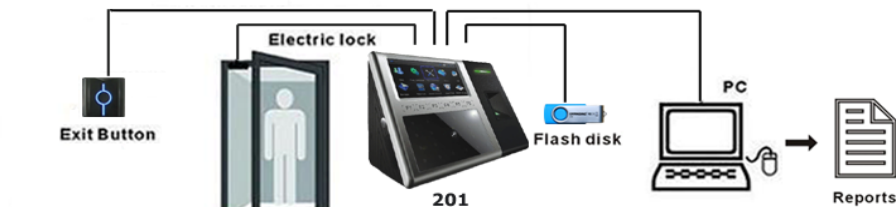

Specifications

Display/Speaker	Language
LCD Display: 4.3" TFT high-definition graphical interface	Multi Language, English, French, Spanish, Arabic,
Speaker: Voice Prompt (language can be selected)	etc., for more than 40 languages can be selected
Technical Specifications Capacity	Environment
Face capacity: 700/1400	Operation temperature: 0℃ ~ 45℃
Log capacity: 100,000	Operation humidity: 20% ~ 80%
Verification/Identification	Verification/Identification
Verification speed(1:1): ≤0.5s	FRR: ≤0.01%
Identification speed(1:N): ≤1s	FAR: ≤0.0001%
Power Supply	Machine Size
Power: 110/220VAC ~ 12VDC	180(L)*125(W)*50(H)mm
Communication	Attendance status
TCP/IP, RS232/485, USB Host*2, Wiegand out	Check in, Check out, Break in, Break out, OT in, OT out
Standand Function	Customize Function
High definition infrared camera; 6 user-defines function keys; Built-in relay, simple asccess control, door sensor; Dismantlement alarm, break-in alarm, duress alarm; Scheduled bell, Workcode, SMS, T9 input, DST, Self inquiry, Photo-ID, Extendable scheduled bell.	Webserver, Li-battery, 14-pin code, Printer output; ID reader, Mifare reader, Wifi, GPRS

Diagram

Standalone